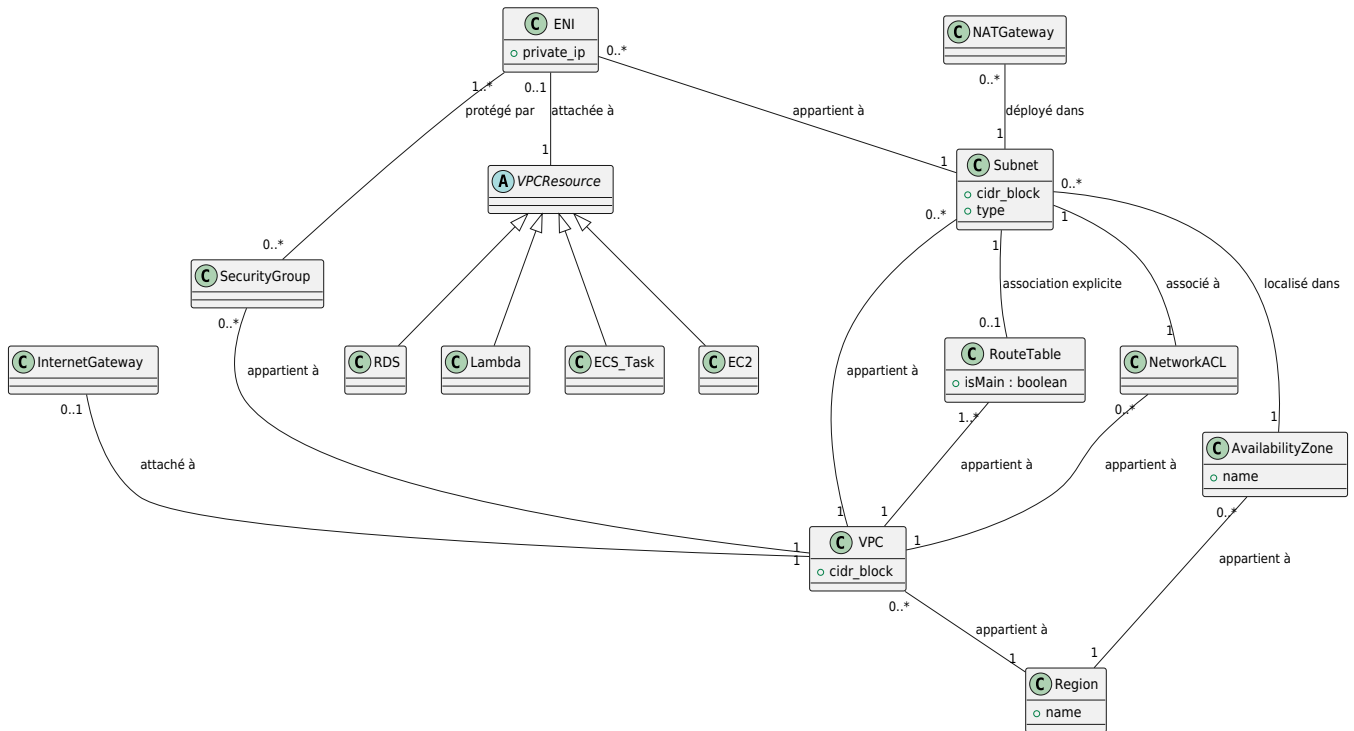

VPC et architecture

Niveau infrastructure

Architecture structurelle réelle AWS (niveau infrastructure)

From: <http://slamwiki2.kobject.net/> - SlamWiki 2.1

Permanent link: <http://slamwiki2.kobject.net/eadi/bloc4/fm4/vpc/archi?rev=1772326642>