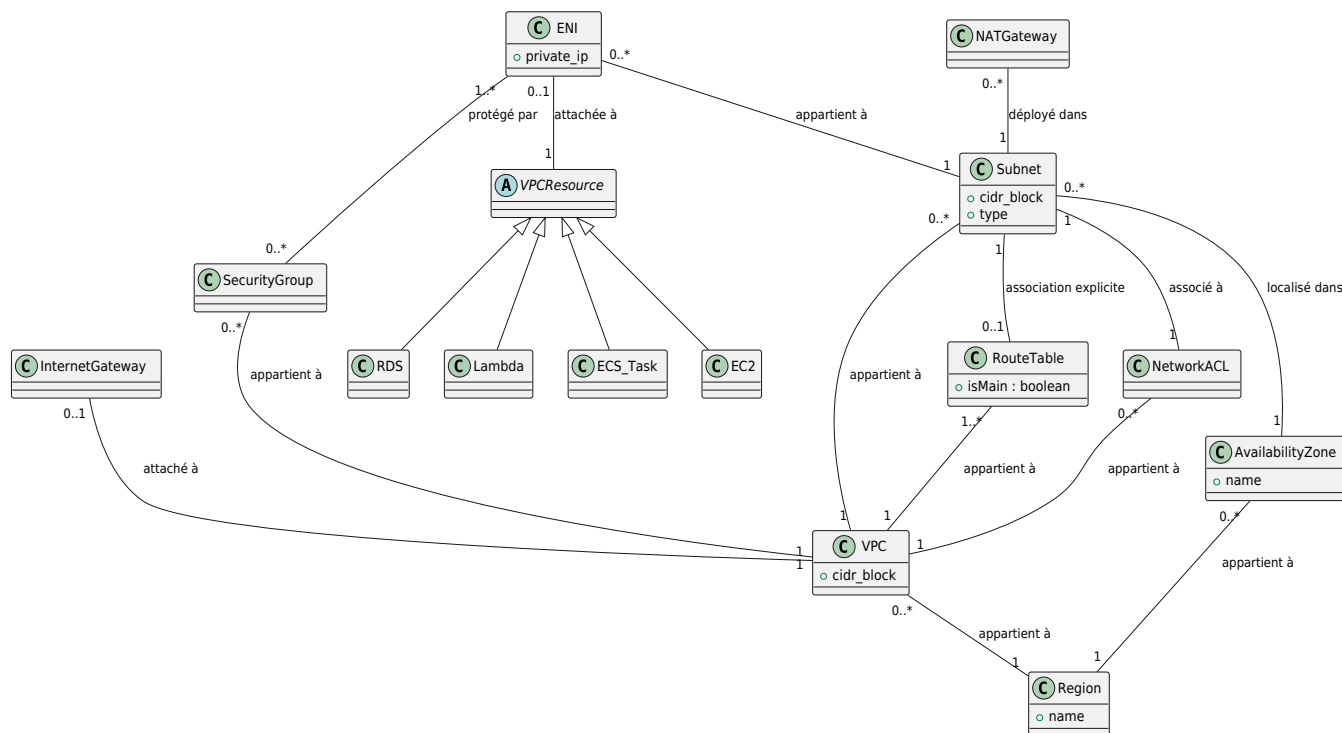

VPC et architecture

Niveau infrastructure

Architecture structurelle réelle AWS (niveau infrastructure)

From: <http://slamwiki2.kobject.net/> - SlamWiki 2.1

Permanent link: <http://slamwiki2.kobject.net/eadi/bloc4/fm4/vpc/archi?rev=1772326642>