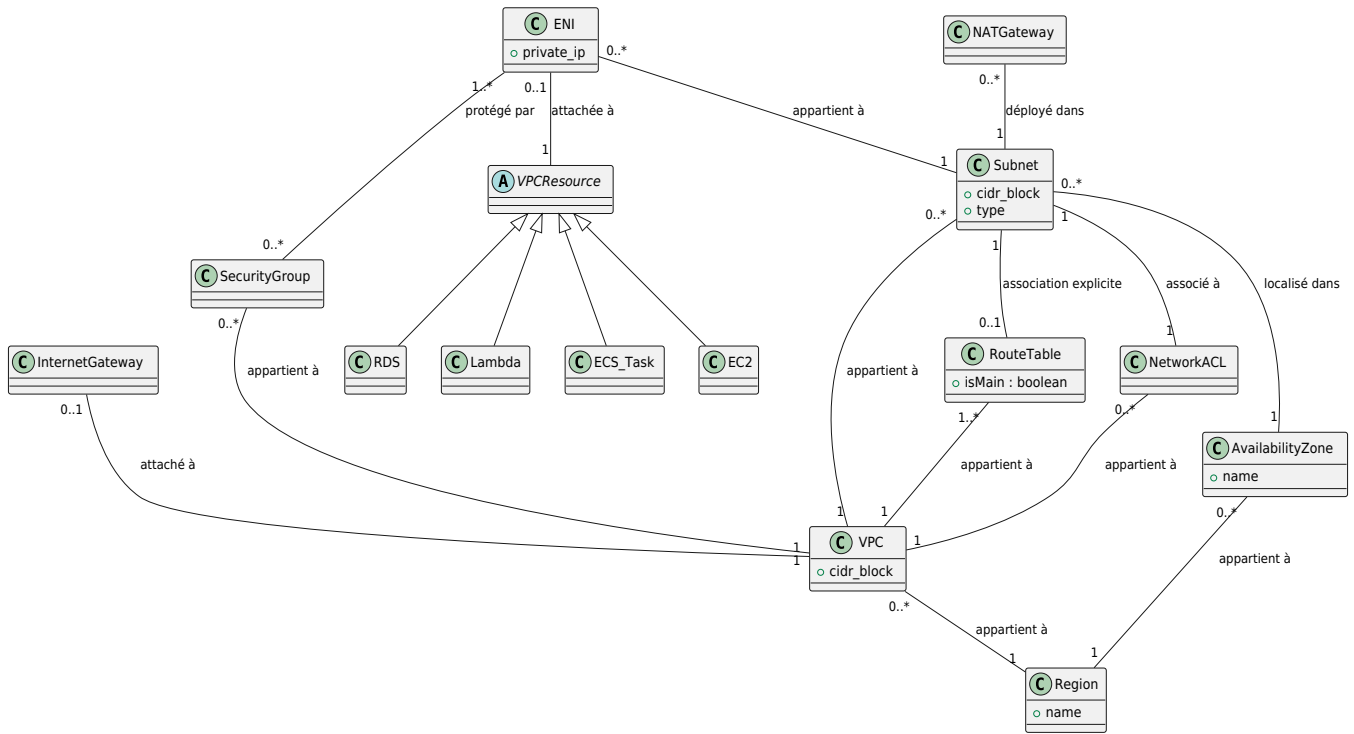

VPC et architecture

Niveau infrastructure

Architecture structurelle réelle AWS (niveau infrastructure)

From: <http://slamwiki2.kobject.net/> - SlamWiki 2.1

Permanent link: <http://slamwiki2.kobject.net/eadi/bloc4/fm4/vpc/archi?rev=1772326686>