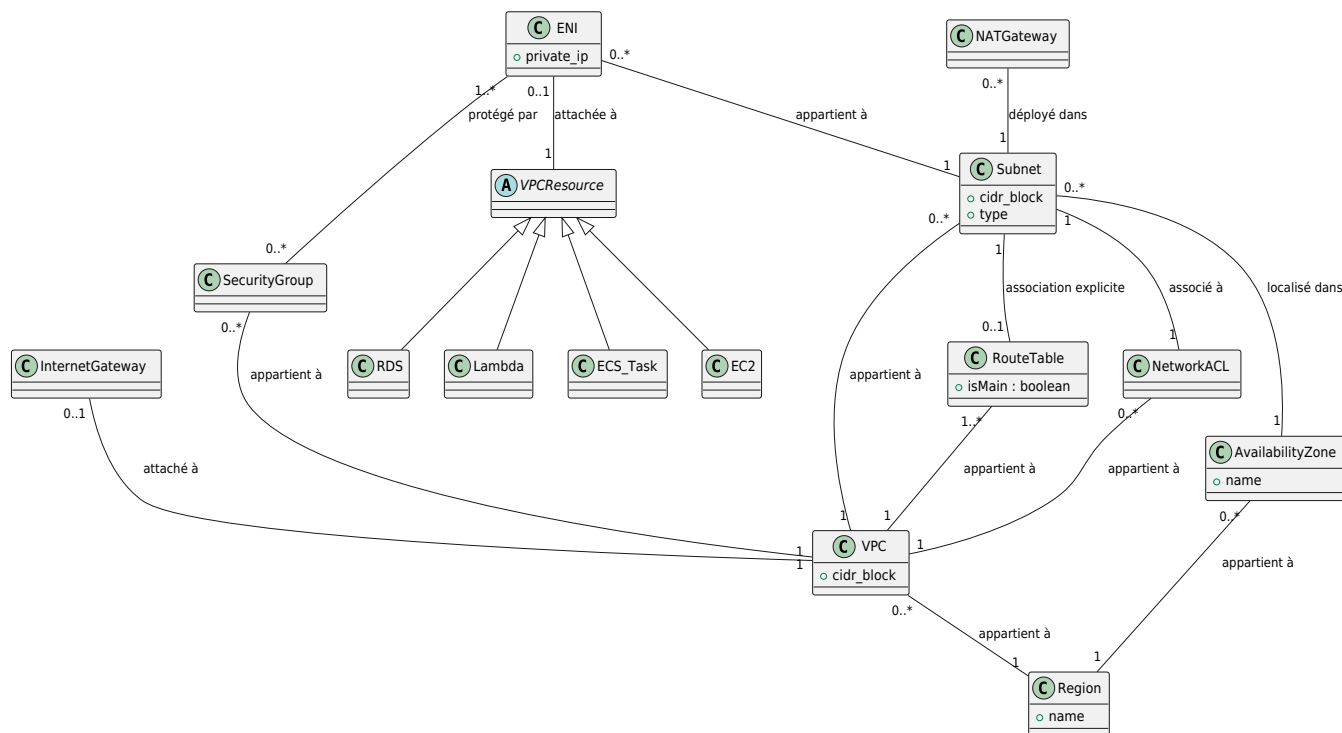

VPC et architecture

Niveau infrastructure

Architecture structurelle réelle AWS (niveau infrastructure)

From: <http://slamwiki2.kobject.net/> - SlamWiki 2.1

Permanent link: <http://slamwiki2.kobject.net/eadi/bloc4/fm4/vpc/archi?rev=1772326686>