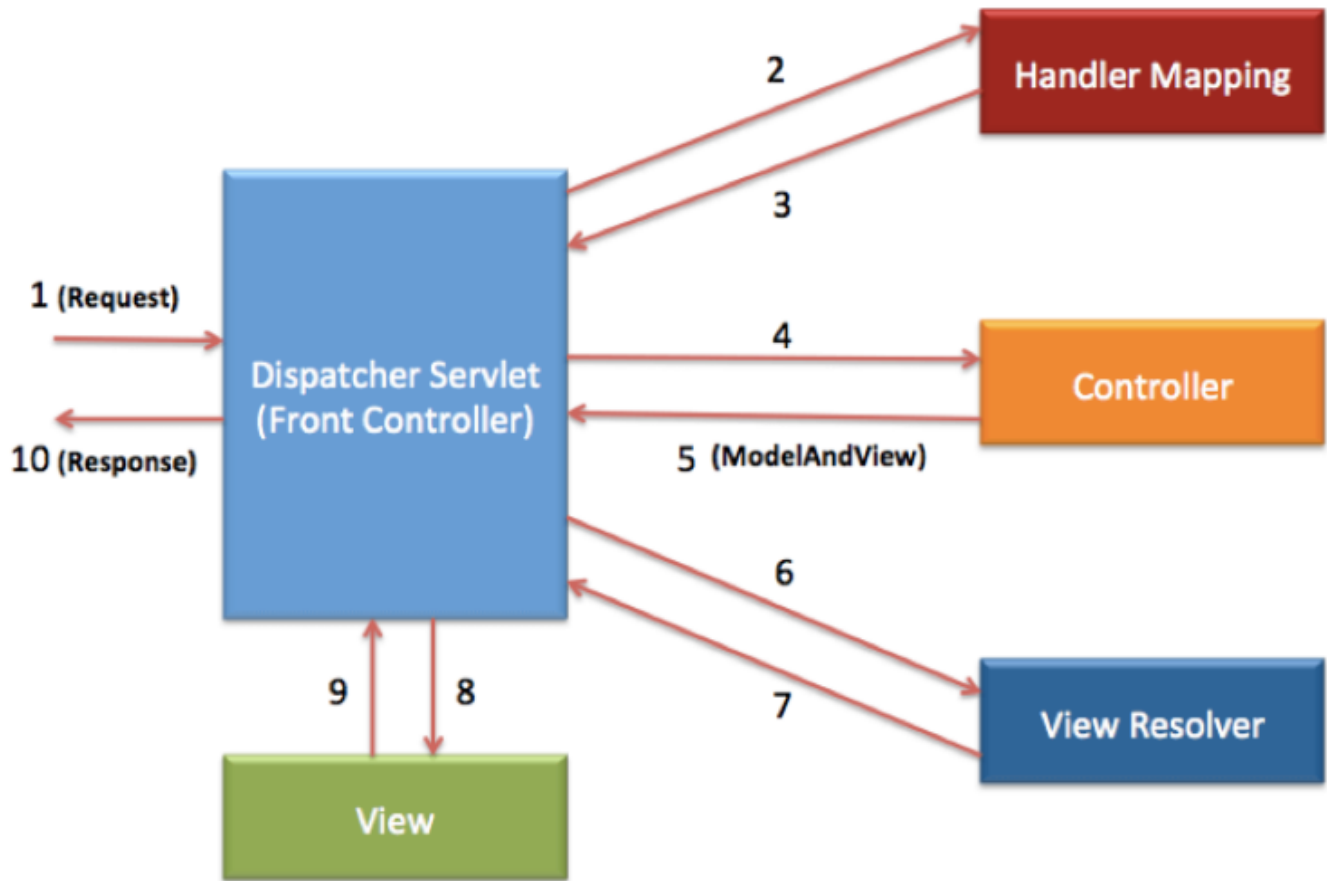

SpringMVC - structure

MVC schéma

From: <http://slamwiki2.kobject.net/> - Broken SlamWiki 2.0

Permanent link: <http://slamwiki2.kobject.net/framework-web/spring/structure?rev=1548116709>

Last update: 2019/08/31 14:43