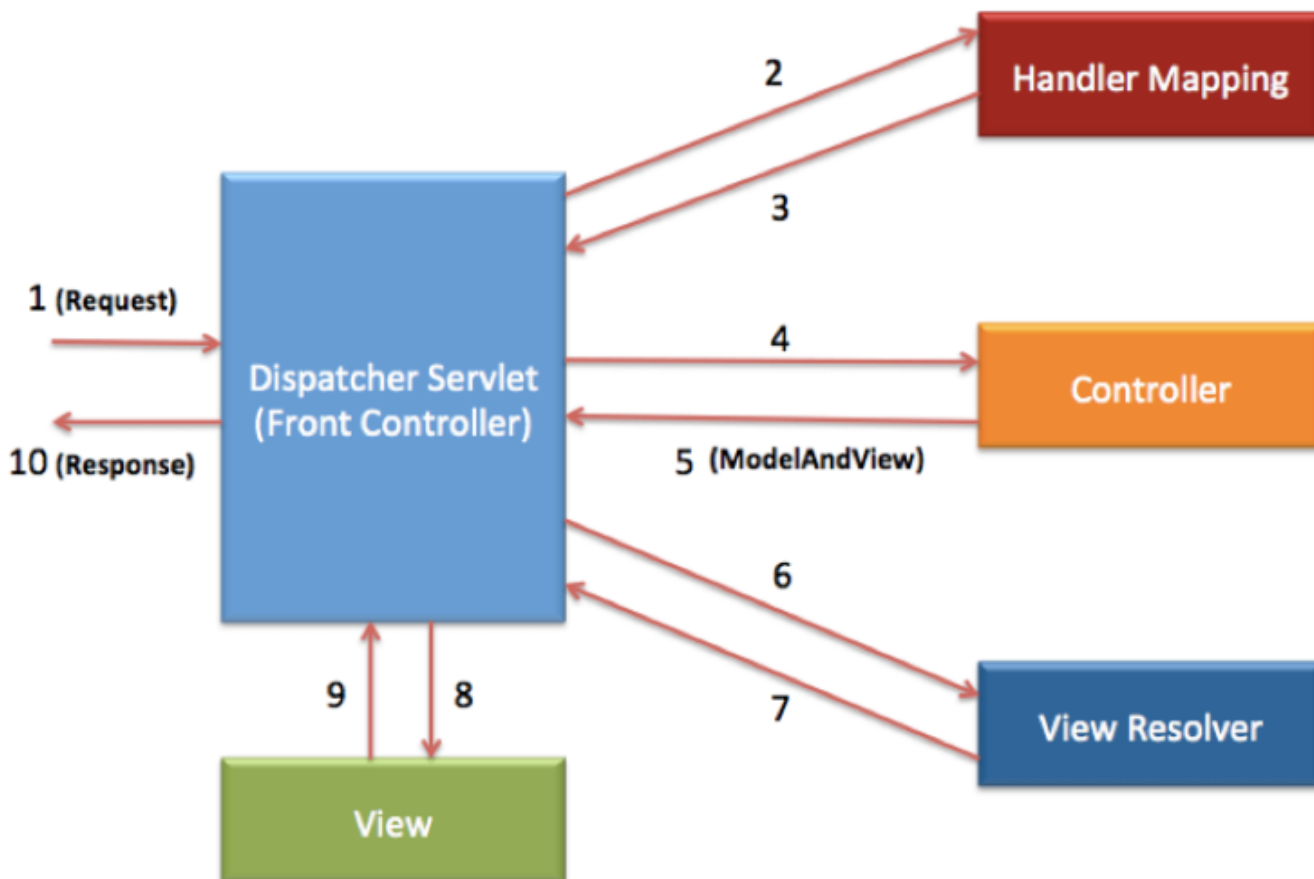

SpringMVC - structure

MVC schéma

From: <http://slamwiki2.kobject.net/> - SlamWiki 2.1

Permanent link: <http://slamwiki2.kobject.net/framework-web/spring/structure?rev=1548116709>

Last update: 2019/08/31 14:43