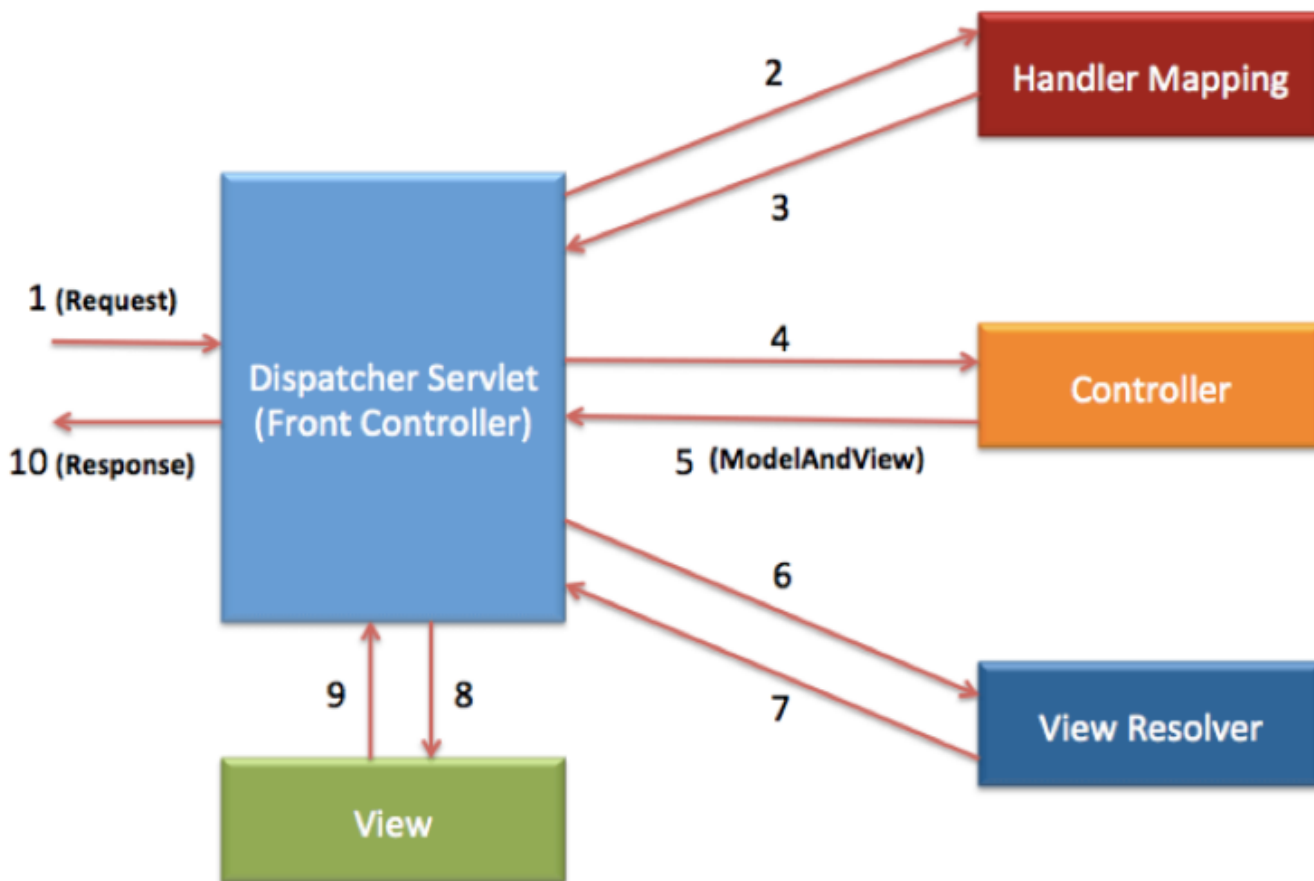

SpringMVC - structure

MVC schéma

Structure d'un projet

From: <http://slamwiki2.kobject.net/> - Broken SlamWiki 2.0

Permanent link: <http://slamwiki2.kobject.net/framework-web/spring/structure?rev=1548118117>