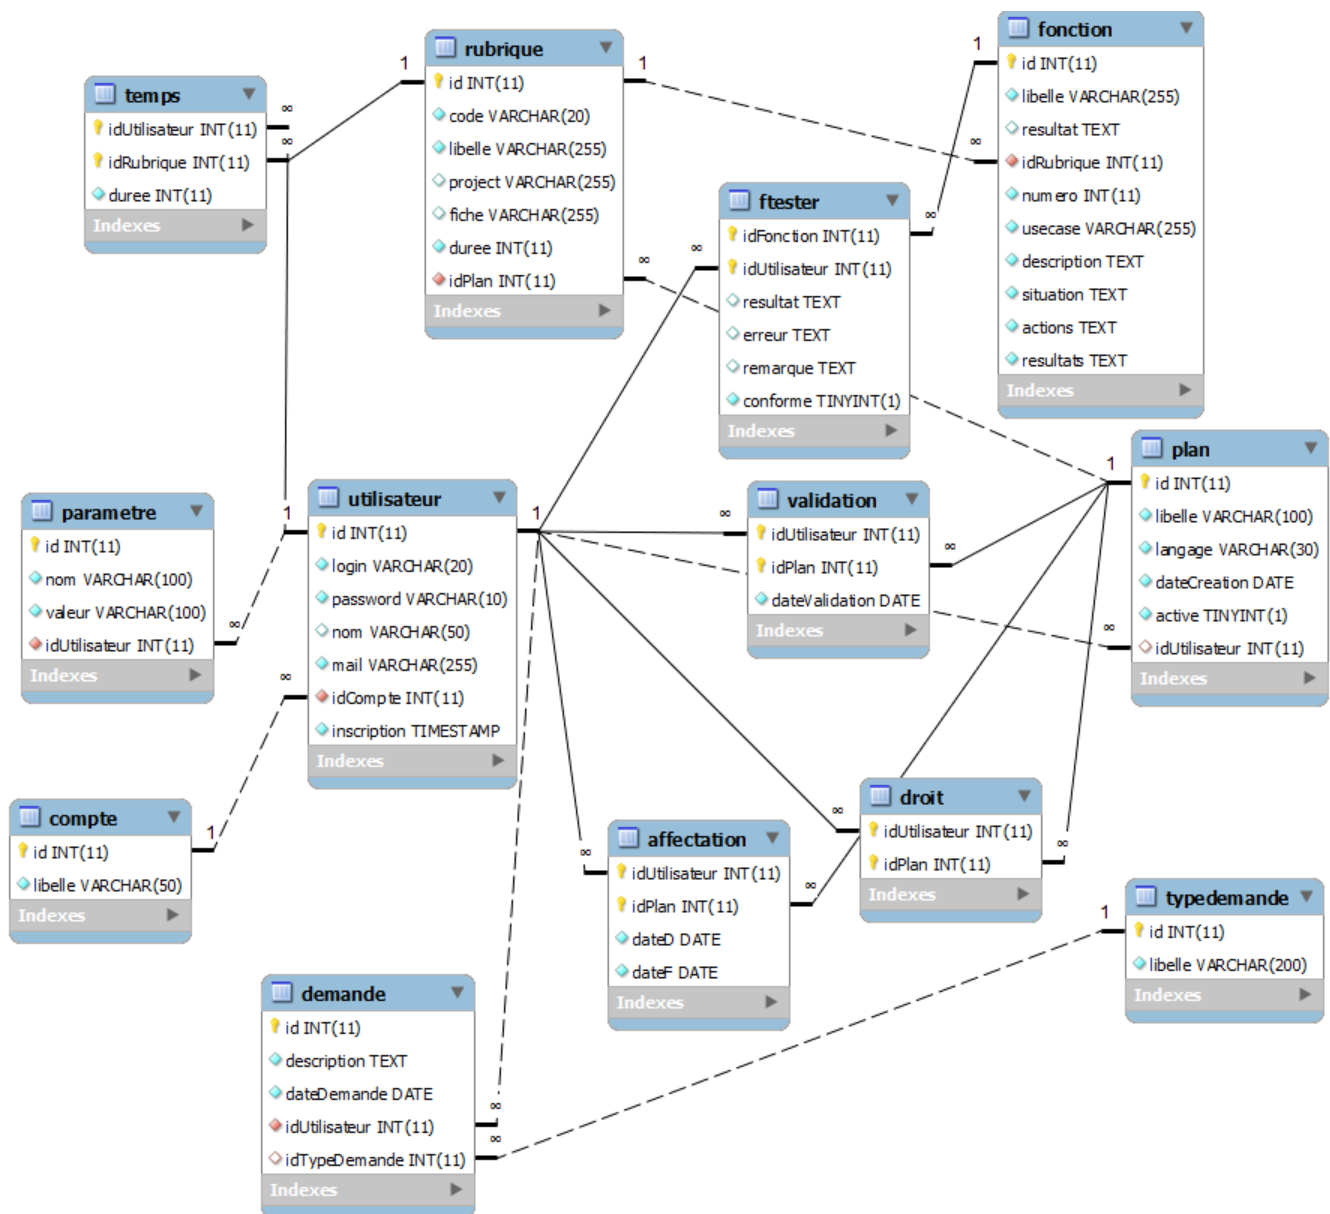

Modèle physique de la base plan2tests

From: <http://slamwiki2.kobject.net/> - SlamWiki 2.1

Permanent link: <http://slamwiki2.kobject.net/ppe/plan2tests/mpd>

Last update: 2019/08/31 14:21