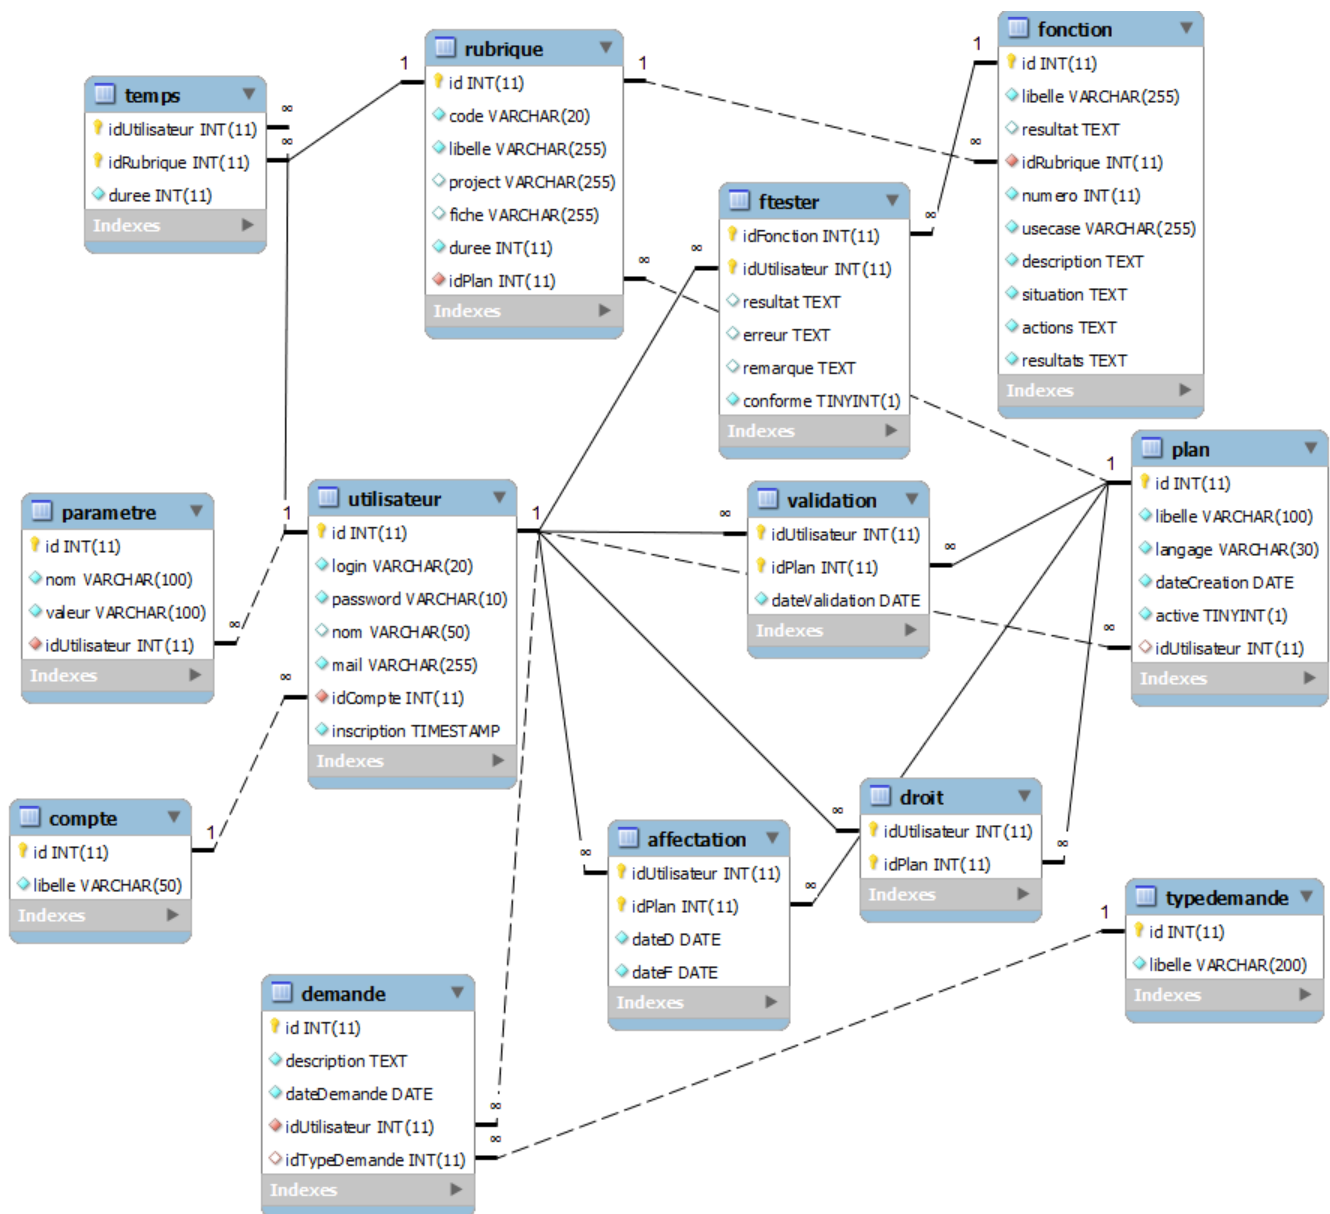

Modèle physique de la base plan2tests

From: <http://slamwiki2.kobject.net/> - **Broken SlamWiki 2.0**

Permanent link: <http://slamwiki2.kobject.net/ppe/plan2tests/mpd>

Last update: **2019/08/31 14:21**