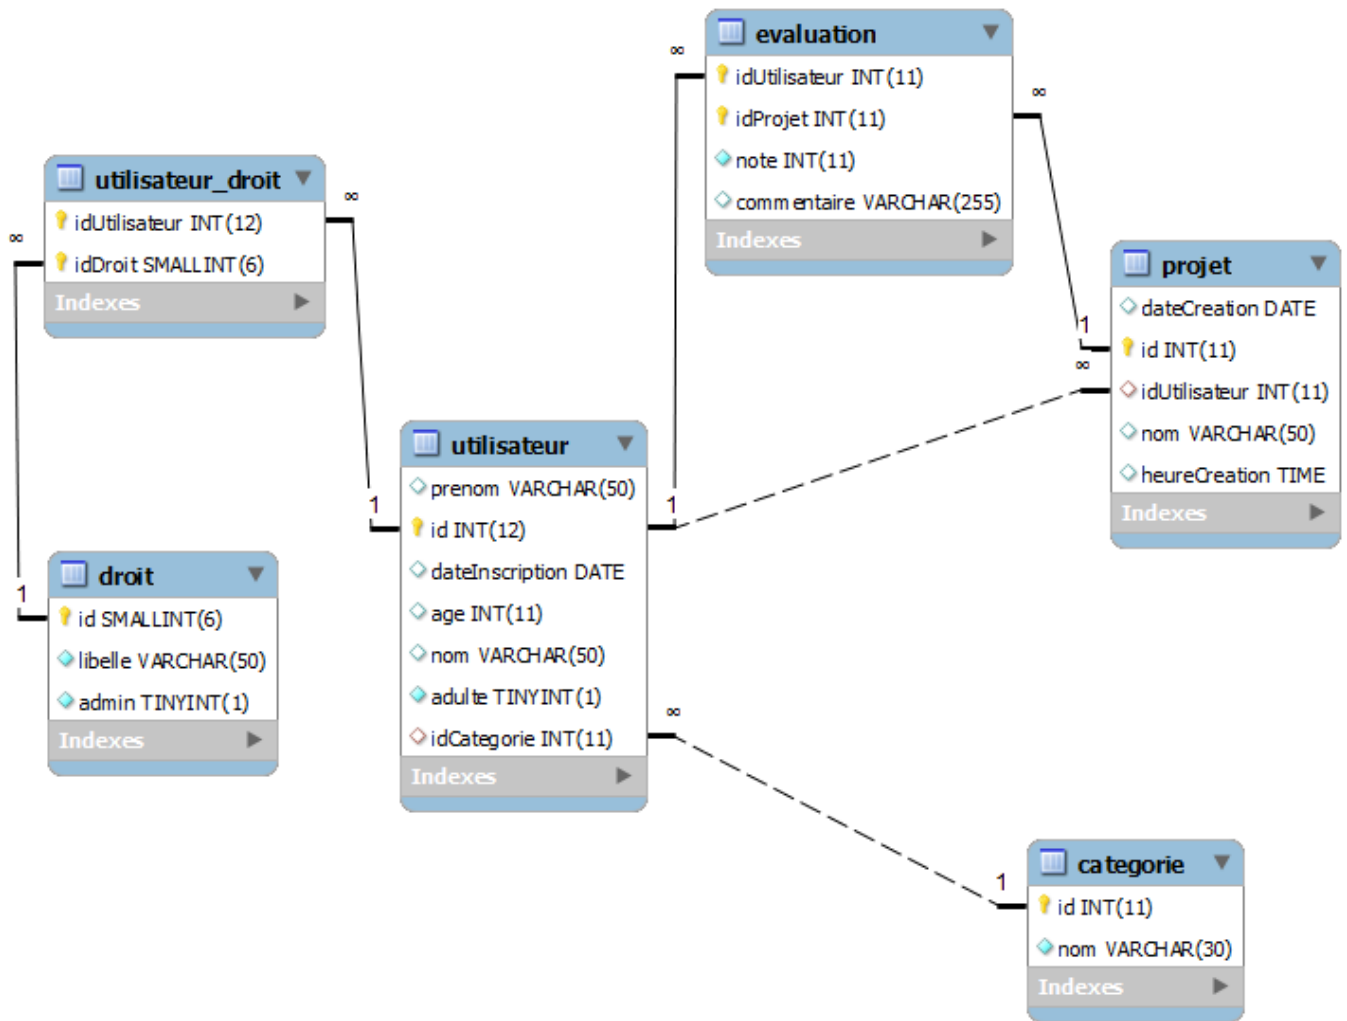

# Evaluation

From: <http://slamwiki2.kobject.net/> - SlamWiki 2.1

Permanent link: <http://slamwiki2.kobject.net/slam1/dssql?rev=1390813199>

Last update: 2019/08/31 14:38