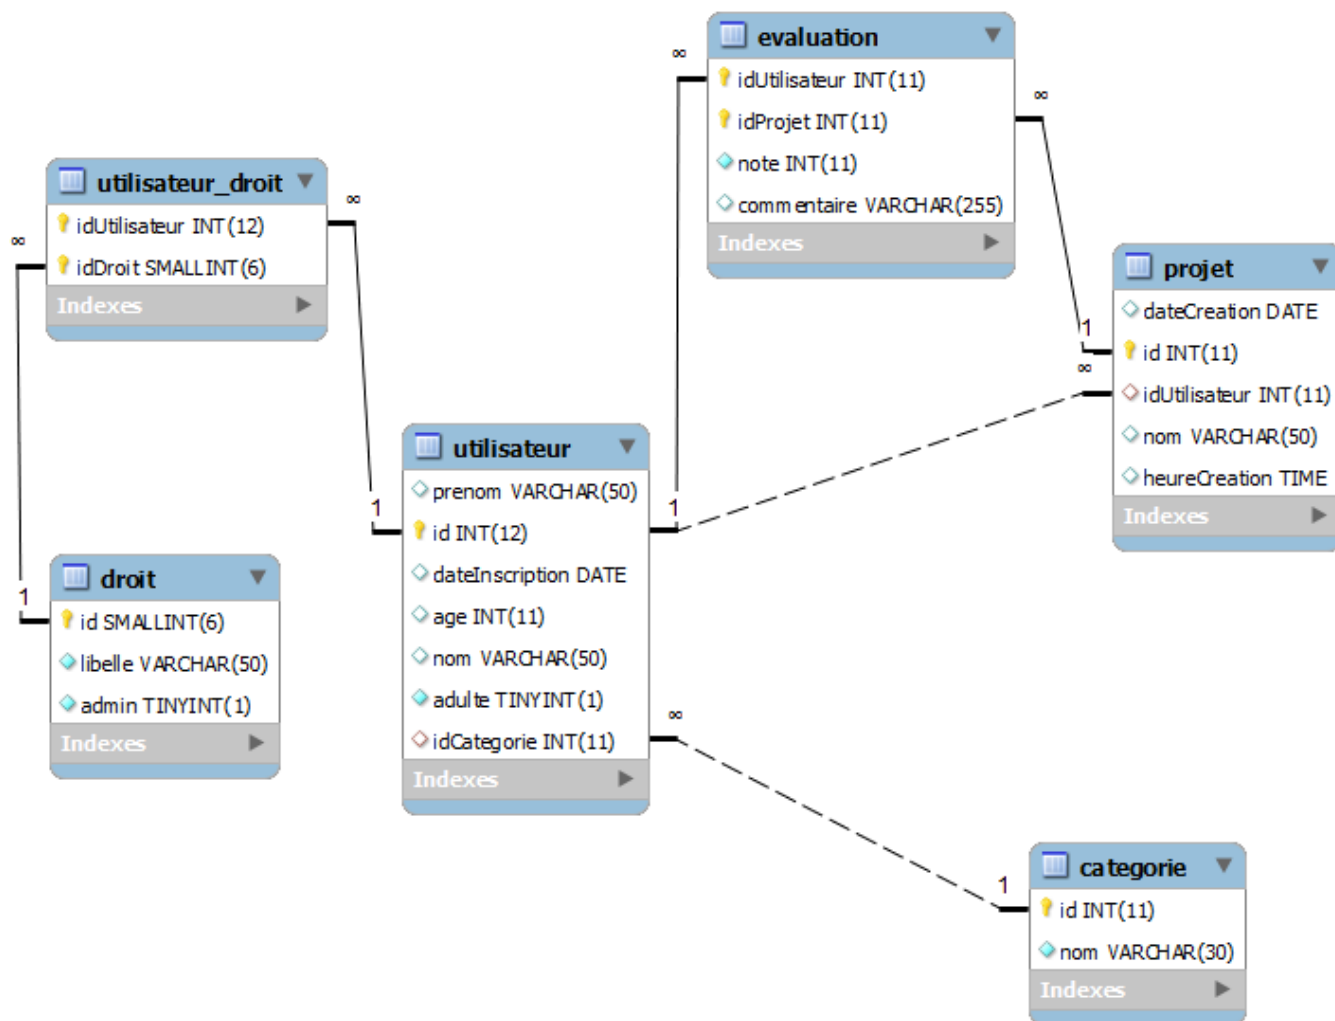

# Evaluation

From: <http://slamwiki2.kobject.net/> - **Broken SlamWiki 2.0**

Permanent link: <http://slamwiki2.kobject.net/slam1/dssql?rev=1390813199>

Last update: **2019/08/31 14:38**