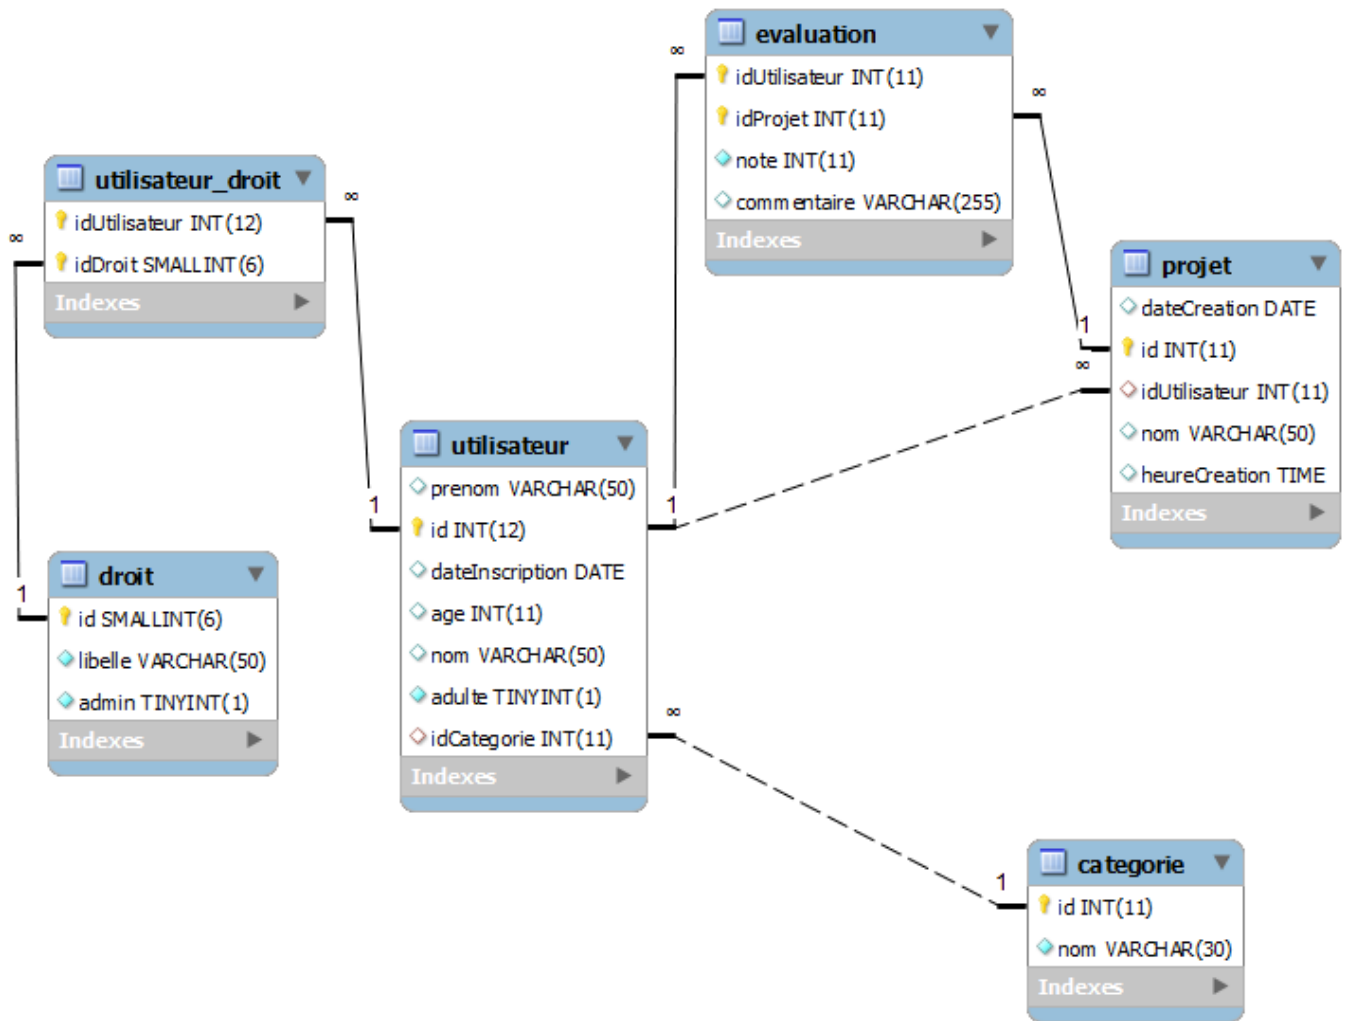

Evaluation

From: <http://slamwiki2.kobject.net/> - **Broken SlamWiki 2.0**

Permanent link: <http://slamwiki2.kobject.net/slam1/dssql?rev=1390813199>

Last update: **2019/08/31 14:38**