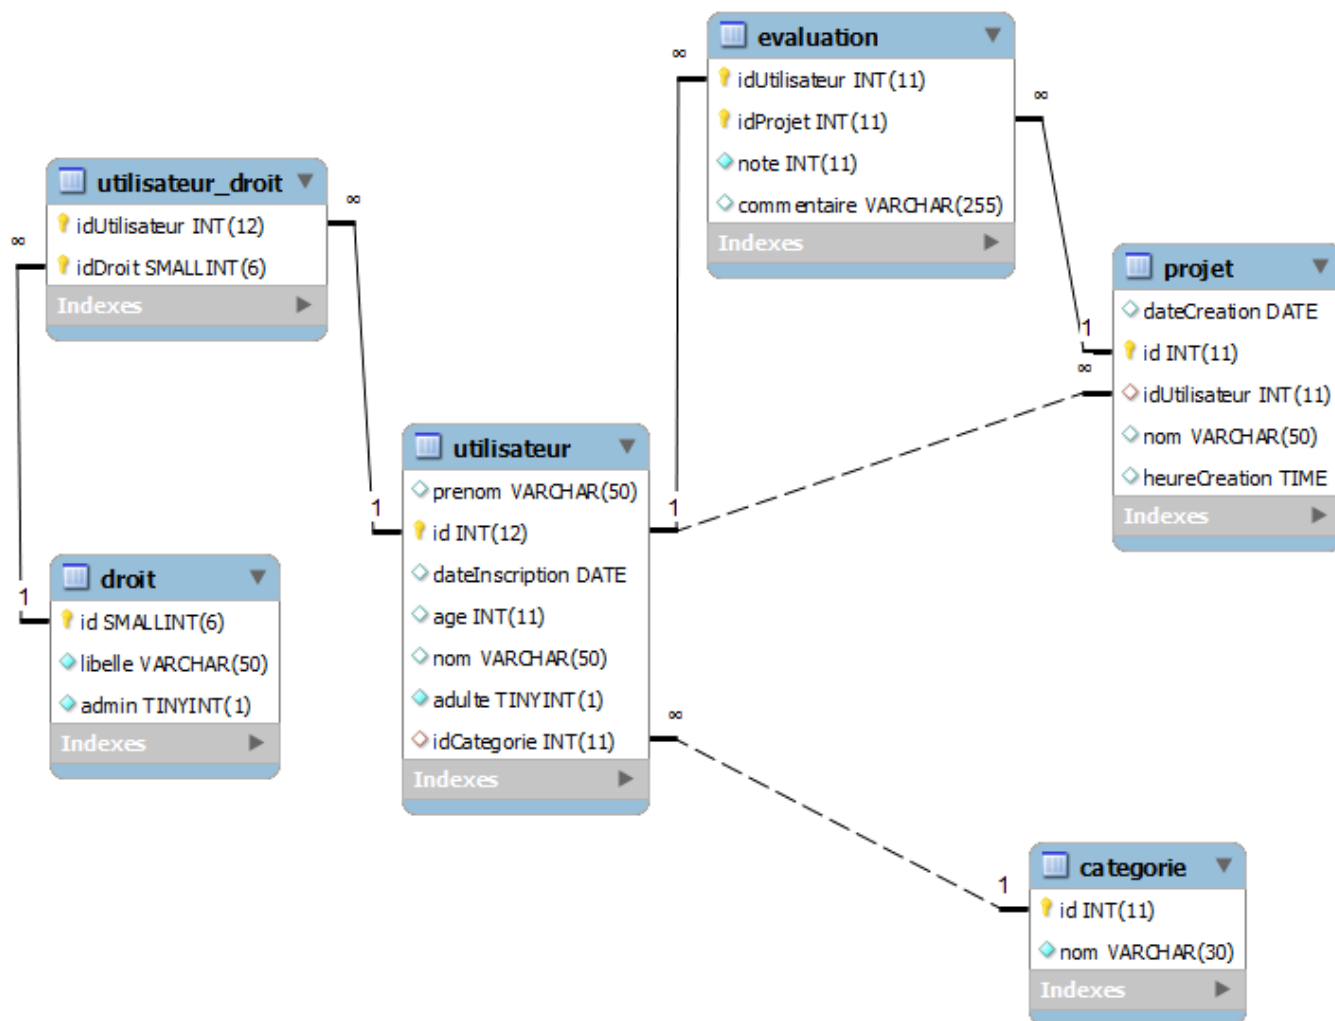

Evaluation

From: <http://slamwiki2.kobject.net/> - SlamWiki 2.1

Permanent link: <http://slamwiki2.kobject.net/slam1/dssql?rev=1390813199>

Last update: 2019/08/31 14:38