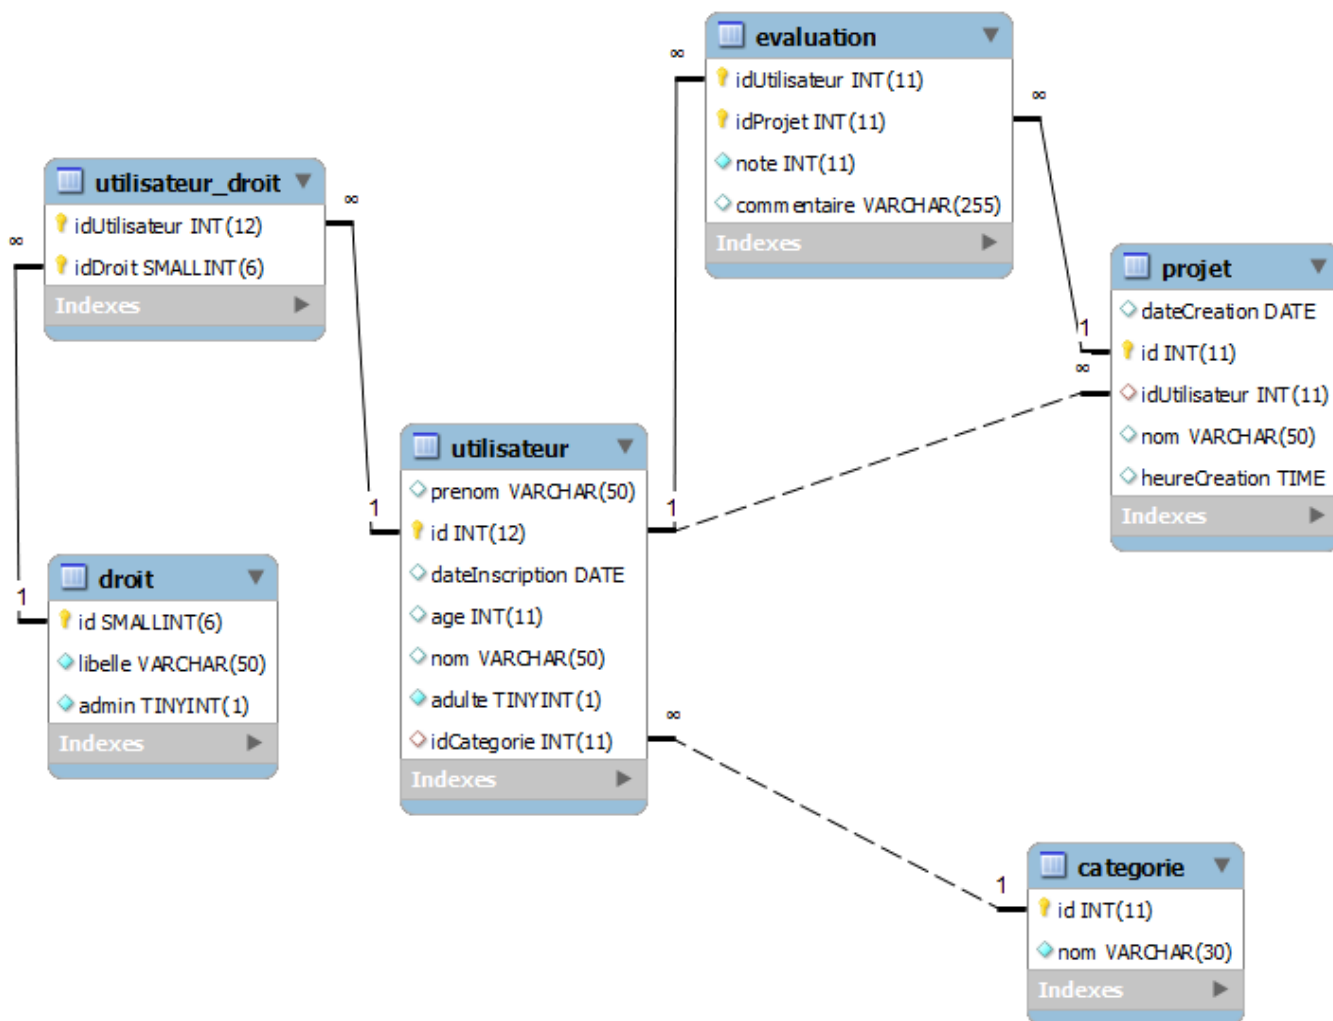

Evaluation

From: <http://slamwiki2.kobject.net/> - SlamWiki 2.1

Permanent link: <http://slamwiki2.kobject.net/slam1/dssql?rev=1390813199>

Last update: 2019/08/31 14:38